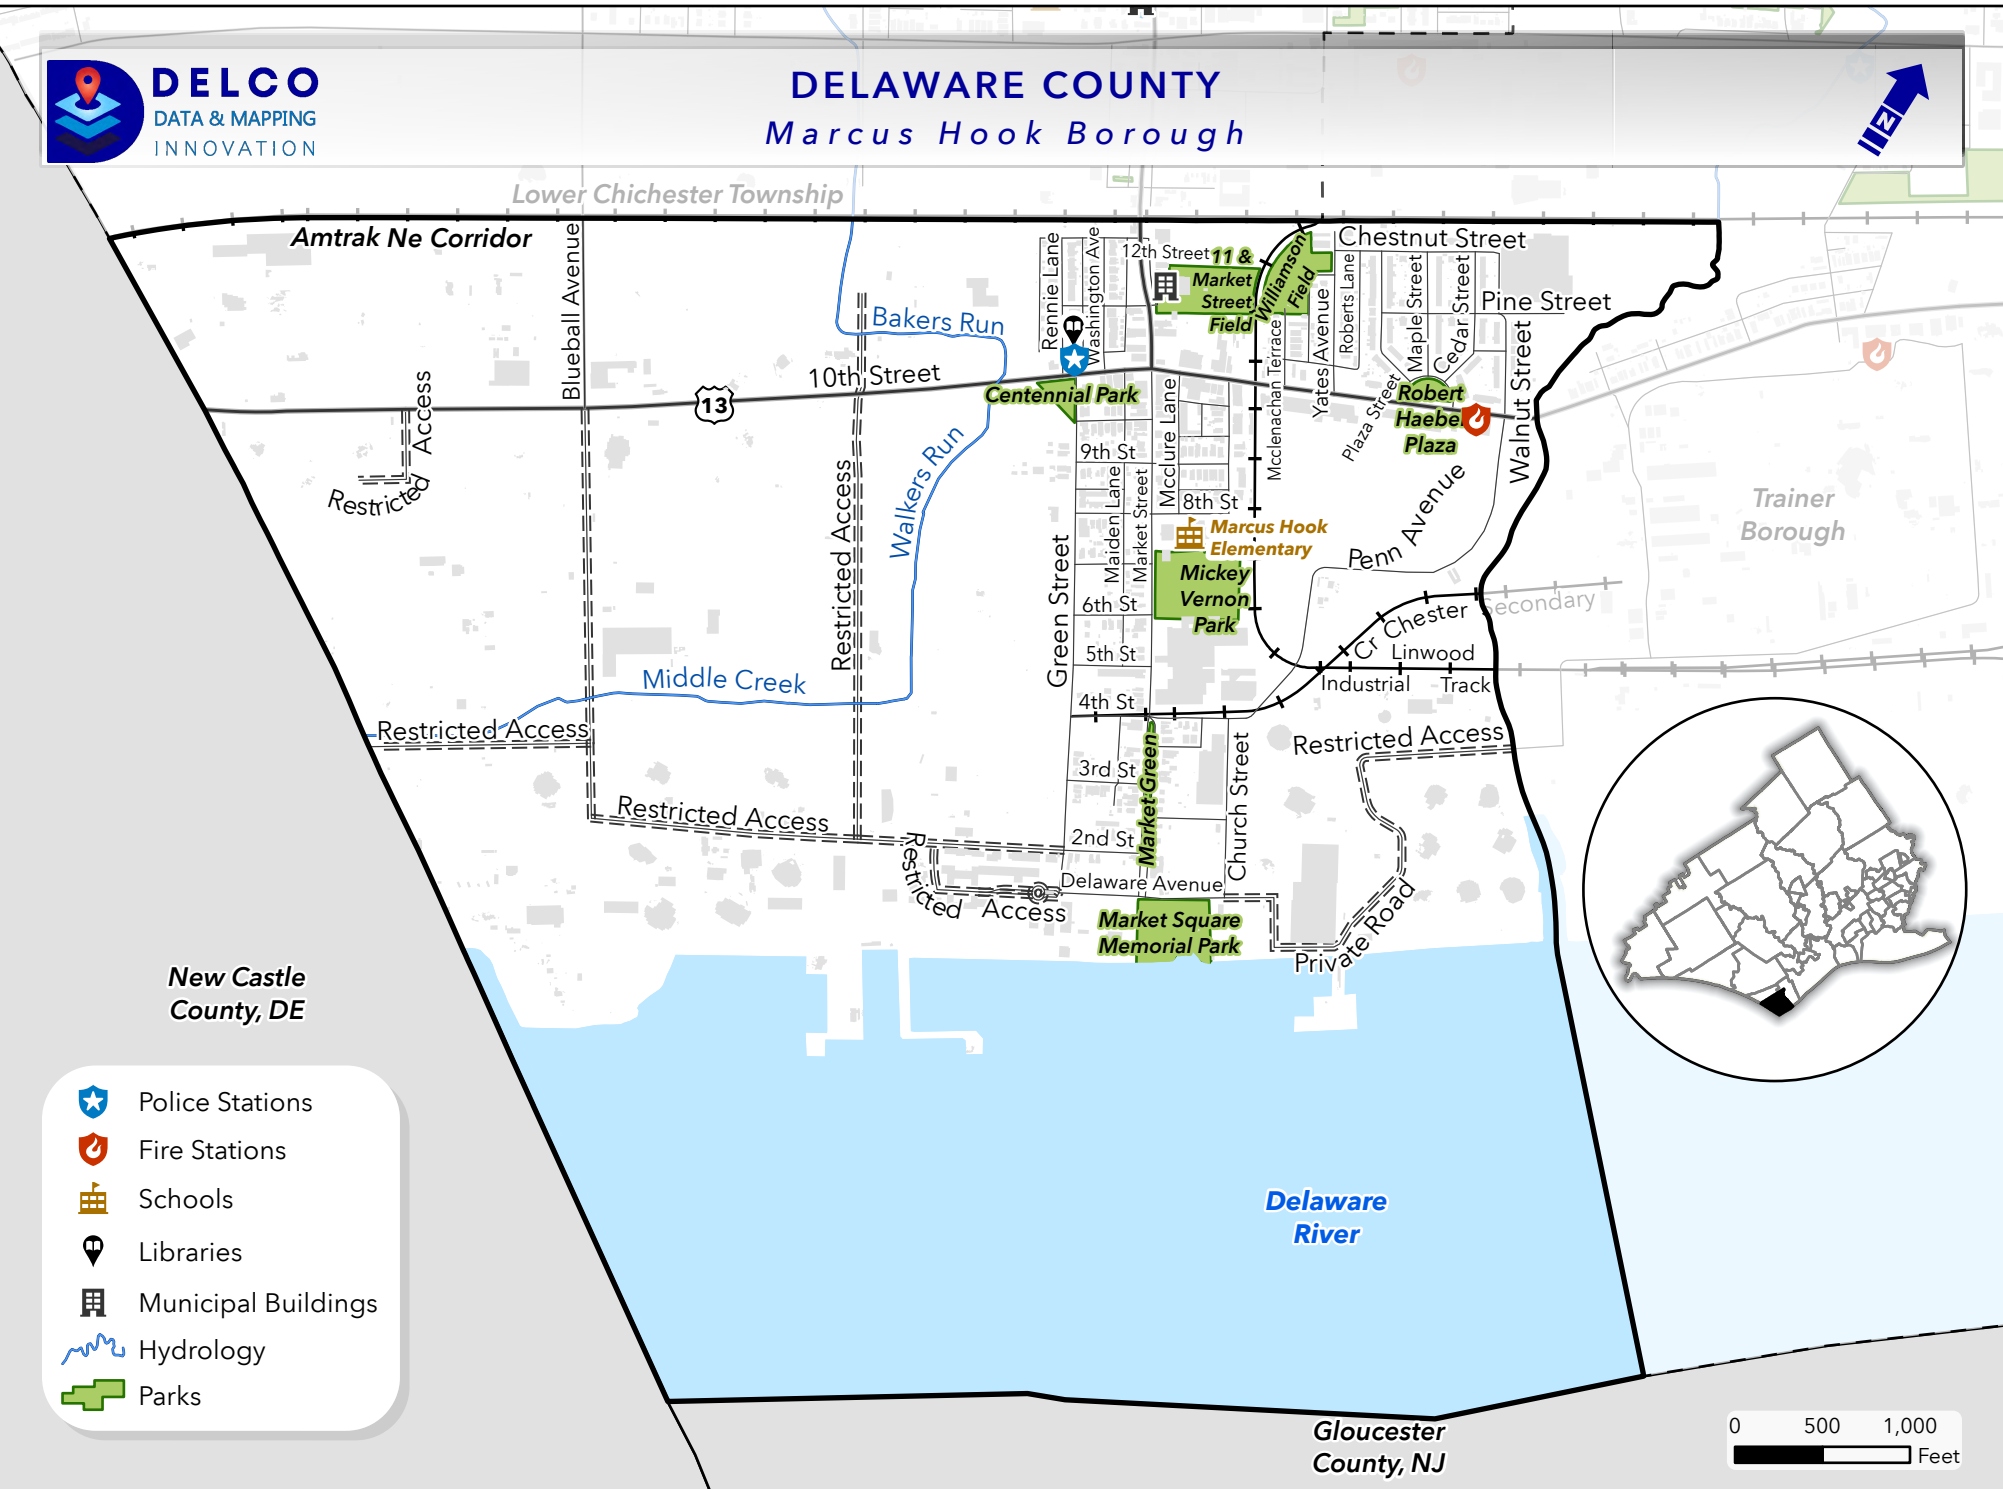

DELAWARE COUNTY

Marcus Hook Borough

New Castle County, DE

-  Police Stations
-  Fire Stations
-  Schools
-  Libraries
-  Municipal Buildings
-  Hydrology
-  Parks

0 500 1,000
Feet

Gloucester County, NJ